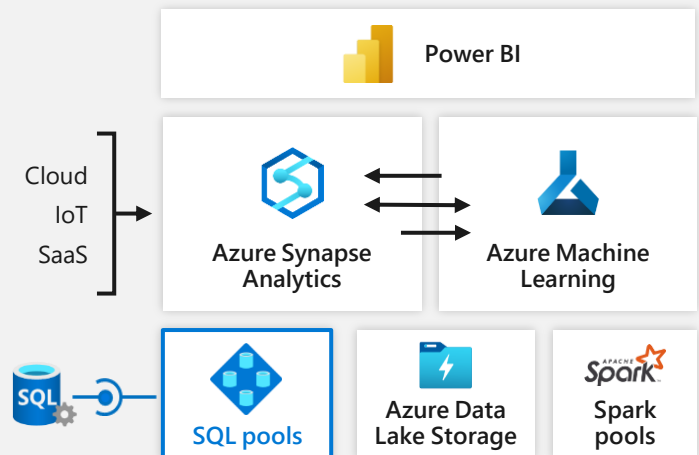

#1 OLTP performance²
 #1 DW performance on 1TB³, 3TB⁴, 10TB⁵, 30TB⁶ and 100TB⁷

Business continuity through Azure

Disaster recovery in the cloud with **Link feature** in Azure SQL Managed Instance

Continuously replicate data to and from the cloud

Seamless analytics over on-prem operational data

Break the wall between operational and analytical stores with **Azure Synapse Link for SQL Server**

Visibility over your entire data estate

Get a clear view of all your data, no matter where it is, with **Azure Purview integration**