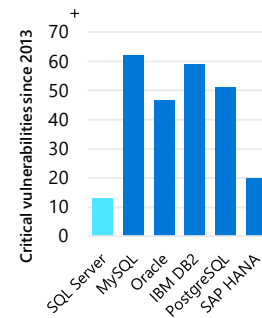

Business continuity through Azure

Seamless analytics over on-prem operational data

Visibility over your entire data estate

Most secure over the last 10 years¹

Industry-leading performance and availability