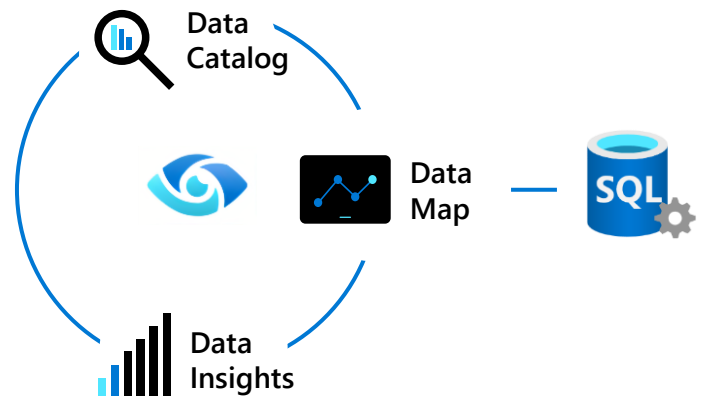

Visibility over your entire data estate

Get a clear view of all your data, no matter where it is, with **Azure Purview integration**

- Automatically scan on-prem SQL Server to capture metadata
- Classify data using built-in and custom classifiers and Microsoft Information Protection sensitivity labels
- Set up and control specific access rights to SQL Server