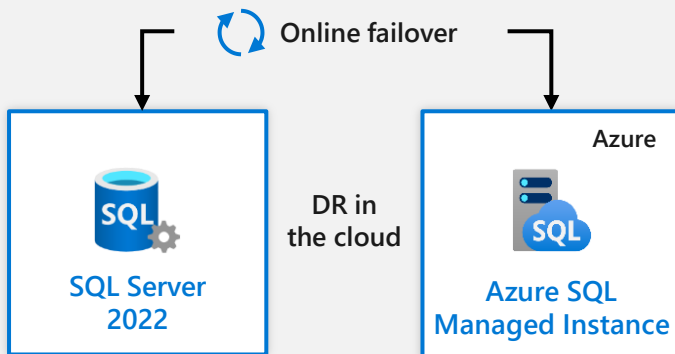

#1 OLTP performance²
 #1 DW performance on 1TB³, 3TB⁴, 10TB⁵, 30TB⁶ and 100TB⁷

Business continuity through Azure

Disaster recovery in the cloud with **Link feature** in Azure SQL Managed Instance

Continuously replicate data to and from the cloud