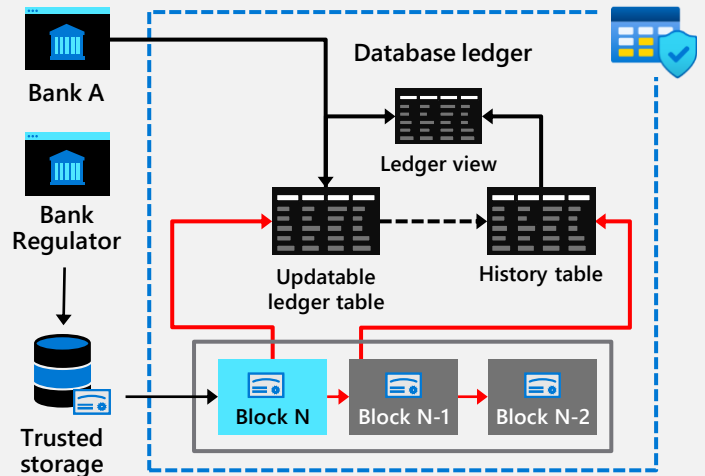

Most secure over the last 10 years

Enhanced security, including **SQL Server Ledger** to ensure data integrity

- Use an immutable ledger to protect data from tampering by malicious actors
- Establish digital trust in a centralized system using blockchain technology
- Attest to other parties that data integrity has not been compromised